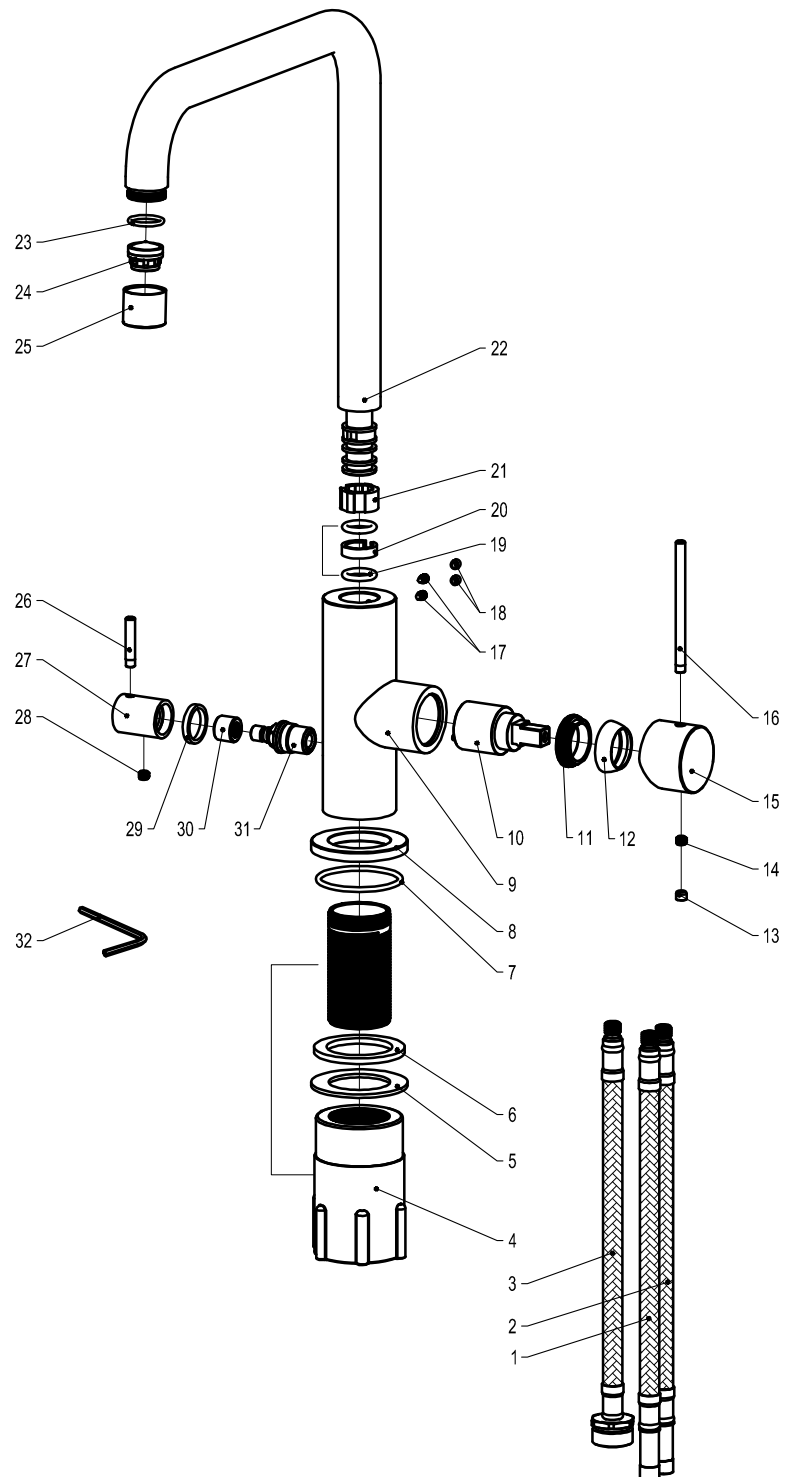

- 1 Flexible hose
- 2 Flexible hose
- 3 Flexible hose
- 4 Fixing bushing
- 5 Washer
- 6 Washer
- 7 O ring
- 8 Base
- 9 Body
- 10 Cartridge
- 11 Screw nut
- 12 Cover ring
- 13 Rubber
- 14 Inner hex screw
- 15 Handle base
- 16 Handle bar
- 17 Inner hex screw
- 18 Rubber
- 19 O ring
- 20 Rubber
- 21 Rubber
- 22 Spout
- 23 O ring
- 24 Aerator
- 25 Aerator Cover
- 26 Handle bar
- 27 Handle base
- 28 Inner hex screw
- 29 Rubber
- 30 Splined hub
- 31 Cartridge
- 32 Wrench

Steel Mood Amber D

Art no: 30137 RSK: 8311452

SCANDTAP[®]
BATHROOM CONCEPTS

Scandtap AB, Olofsdalsvägen 21, 302 41 Halmstad, Sweden
info@scandtap.com, www.scandtap.com